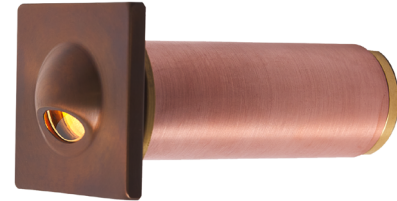

AURORALIGHT

PROJECT: _____

SKU #: _____

TYPE: _____

MERIDIAN

STW008202

The Meridian offers excellent illumination of walkways and steps in a small, rugged design. The graceful appearance of the eyelid effectively shields against glare.

- Dual listed for interior and exterior wet location use
- Thermally Integrated® w/ Copper Core Technology®
- Cree LED™ XLAMP® (XP-L)
- Ideal for stairs, pathways and architecture

CONFIGURATOR:

STW008202	LED	FINISH
	<input type="text"/>	<input type="text"/>
() = Most common configuration	(2701) 2700K 1.25W (3001) 3000K 1.25W	(NAT) Natural Brass (BLP) Bronze Living Patina (BLPX) Extra Dark BLP (NI) Nickel PVD

AVAILABLE FINISHES:

FIXTURE DIMENSIONS	W2-1/8" x H2-1/8"
LIGHT SOURCE	Integrated LED
COLOR TEMPERATURES	2700K, 3000K
WATTAGES	1.25W
CRI (RA)	80 CRI
VOLTAGE	12V
DELIVERED LUMENS	123lm (3000K)
DIMMABLE	Yes, Dim to <10% via Transformer
DRIVER	Yes, 12V Integral Constant Current
TRANSFORMER	No, 12V AC/DC Transformer Required
MOUNT	Included Copper Can w/ Rear Entry
OPTICS	Yes, Included 15°, 25°, 40° & 60°
FINISH	Included Natural Brass
MATERIAL	Brass
WIRE LENGTH	24"
LOCATION	Interior & Exterior Wet
CERTIFICATIONS	UL, IP66, IP67, IC, Dark Sky