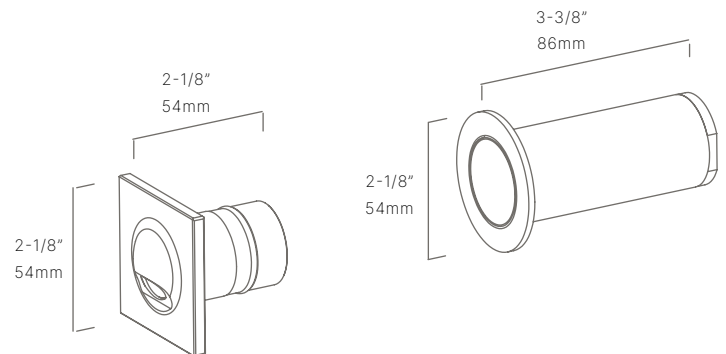

- Dual listed for interior and exterior wet location use
- Thermally Integrated® w/ Copper Core Technology®
- Cree LED™ XLAMP® (XP-L)
- Ideal for stairs, pathways and architecture

CONFIGURATOR:

STW008202	LED	FINISH
	<input type="text"/>	<input type="text"/>
() = Most common configuration	(2701) 2700K 1.25W (3001) 3000K 1.25W	(NAT) Natural Brass (BLP) Bronze Living Patina (BLPX) Extra Dark BLP (NI) Nickel PVD

AVAILABLE FINISHES:

FIXTURE DIMENSIONS	W2-1/8" x H2-1/8"
LIGHT SOURCE	Integrated LED
COLOR TEMPERATURES	2700K, 3000K
WATTAGES	1.25W
CRI (RA)	80 CRI
VOLTAGE	12V
DELIVERED LUMENS	123lm (3000K)
DIMMABLE	Yes, Dim to <10% via Transformer
DRIVER	Yes, 12V Integral Constant Current
TRANSFORMER	No, 12V AC/DC Transformer Required
MOUNT	Included Copper Can w/ Rear Entry
OPTICS	Yes, Included 15°, 25°, 40° & 60°
FINISH	Included Natural Brass
MATERIAL	Brass
WIRE LENGTH	24"
LOCATION	Interior & Exterior Wet
CERTIFICATIONS	UL, IP66, IP67, IC, Dark Sky